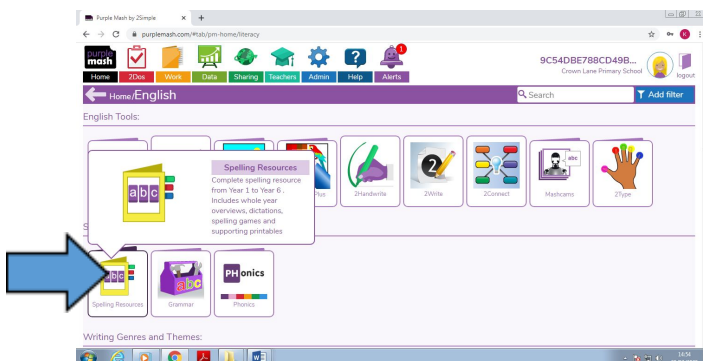

Spelling and Grammar Tues 240320

WALT spell common exception words.

Read and say 	Read, say and write 	Cover and write 	Check and write 
she			
her			
they			

Use your common exception words to play a game!

Log on to Purple Mash with the instructions, username and password you have been given.

Follow the steps: **English**

Spelling resources

Year 1

Y1/Aut1 WK5 – Quiz (Exception words and mixture of high frequency)