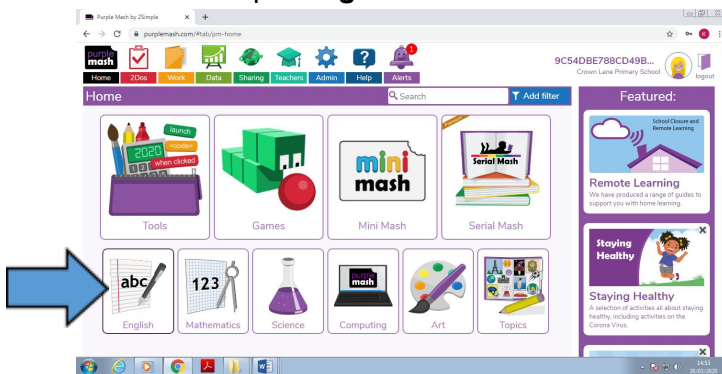

Spelling and Grammar Tues 240320

WALT spell common exception words.

Read and say 	Read, say and write 	Cover and write 	Check and write 
she			
her			
they			

Use your common exception words to play a game!

Log on to Purple Mash with the instructions, username and password you have been given.

Follow the steps: **English**

Spelling resources

Year 1

Y1/Aut1 WK5 – Quiz (Exception words and mixture of high frequency)