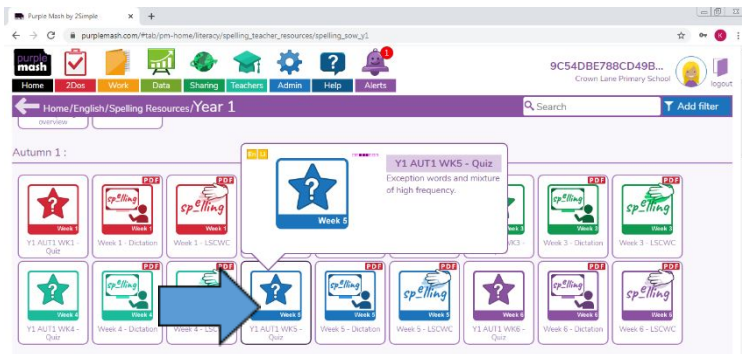

Log on to Purple Mash with the instructions, username and password you have been given.

Follow the steps: **English**

Spelling resources

Year 1

Y1/Aut1 WK5 – Quiz (Exception words and mixture of high frequency)

Click 'Launch APP' to spell the words!