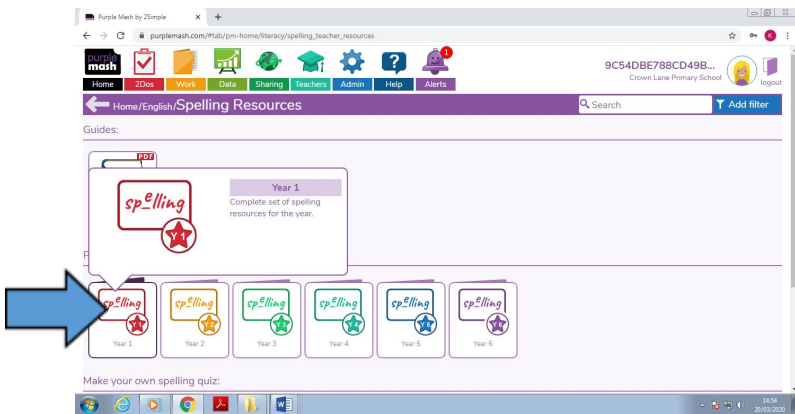

Log on to Purple Mash with the instructions, username and password you have been given.

Follow the steps: **English**

Spelling resources

Year 1

Y1/Aut1 WK5 – Quiz (Exception words and mixture of high frequency)

Click 'Launch APP' to spell the words!