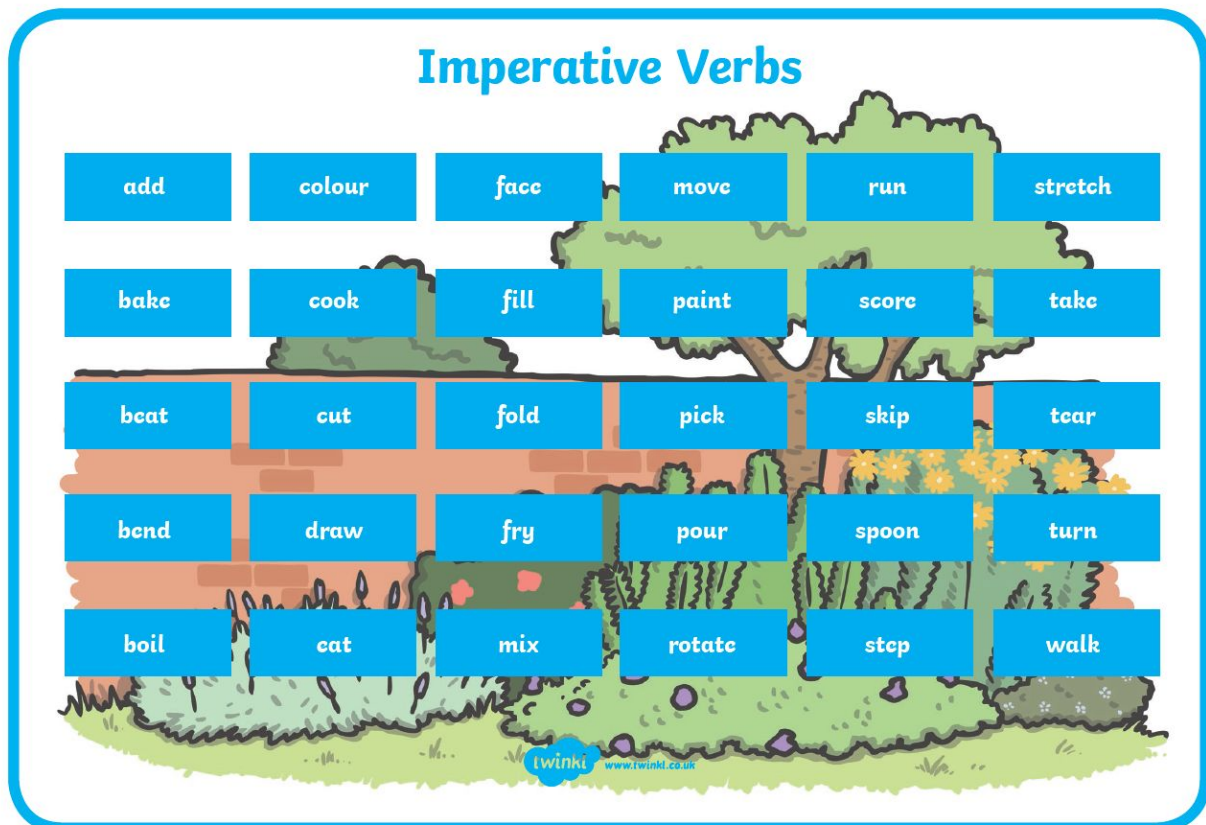

Wednesday 13.05.20

Make your own set of **Imperative Verb cards** today so you can play a game on Friday.

- If you can print the sheet above then do so and stick it onto some card and cut the words out individually. This will make the cards easier to use when you play the game.
- If you are not able to print then get some paper or card and write out the words onto them neatly.
- You can decorate the back of the cards if you wish to keep the game for longer.